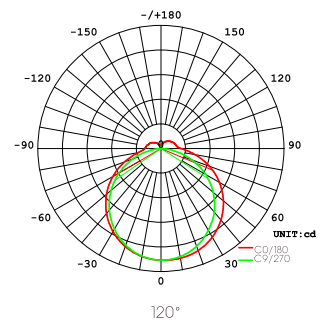

ZHONGSHAN XILE OPTOELECTRONIC TECHNOLOGY CO.,LTD.

Details

Datasheet- Small Panel Light Metis Series

PARAMETERS:

Model No	XLRPS-10W	XLRPS-15W	XLRPS-22W	XLRPS-32W
Power	10W	15W	22W	32W
CCT	WW/NW/PW			
Power Factor	0.5/0.9			
CRI	70/80			
Beam Angle	120°			
LED	SMD2835*66*2	SMD2835*96*2	SMD2835*168*2	SMD2835*289*2
Diameter(mm)	100*100*15	120*120*15	170*170*15	220*220*15
Hole size(mm)	50MM<CUT<70MM	50MM<CUT<95MM	50MM<CUT<140MM	50MM<CUT<190MM

DIMENSIONS

LIGHTING DISTRIBUTIONS

EXPLODE

APPLICATIONS