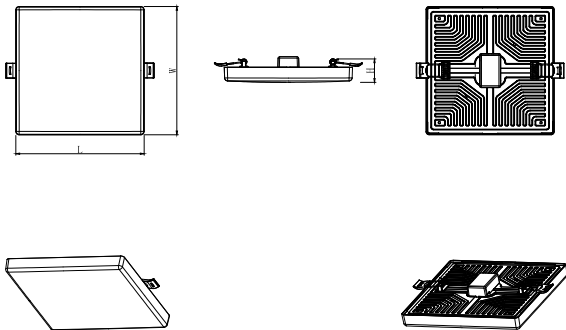

ZHONGSHAN XILE OPTOELECTRONIC TECHNOLOGY CO.,LTD.

Details

Datasheet- Small Panel Light Metis Series

PARAMETERS:

Model No	XLRPS-10W	XLRPS-15W	XLRPS-22W	XLRPS-32W
Power	10W	15W	22W	32W
CCT	WW/NW/PW			
Power Factor	0.5/0.9			
CRI	70/80			
Beam Angle	120°			
LED	SMD2835*66*2	SMD2835*96*2	SMD2835*168*2	SMD2835*289*2
Diameter(mm)	100*100*15	120*120*15	170*170*15	220*220*15
Hole size(mm)	50MM<CUT<70MM	50MM<CUT<95MM	50MM<CUT<140MM	50MM<CUT<190MM

DIMENSIONS

LIGHTING DISTRIBUTIONS

EXPLODE

APPLICATIONS