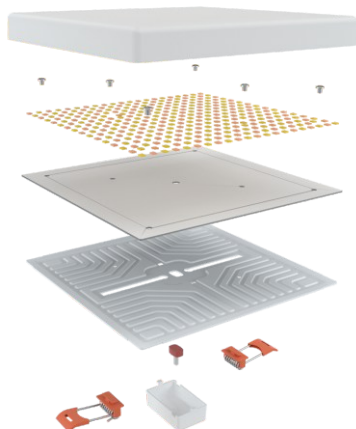

ZHONGSHAN XILE OPTOELECTRONIC TECHNOLOGY CO.,LTD.

Details

Datasheet- Small Panel Light Metis Series

PARAMETERS:

Model No	XLRPS-10W	XLRPS-15W	XLRPS-22W	XLRPS-32W
Power	10W	15W	22W	32W
CCT	WW/NW/PW			
Power Factor	0.5/0.9			
CRI	70/80			
Beam Angle	120°			
LED	SMD2835*66*2	SMD2835*96*2	SMD2835*168*2	SMD2835*289*2
Diameter(mm)	100*100*15	120*120*15	170*170*15	220*220*15
Hole size(mm)	50MM<CUT<70MM	50MM<CUT<95MM	50MM<CUT<140MM	50MM<CUT<190MM

DIMENSIONS

LIGHTING DISTRIBUTIONS

EXPLODE

APPLICATIONS